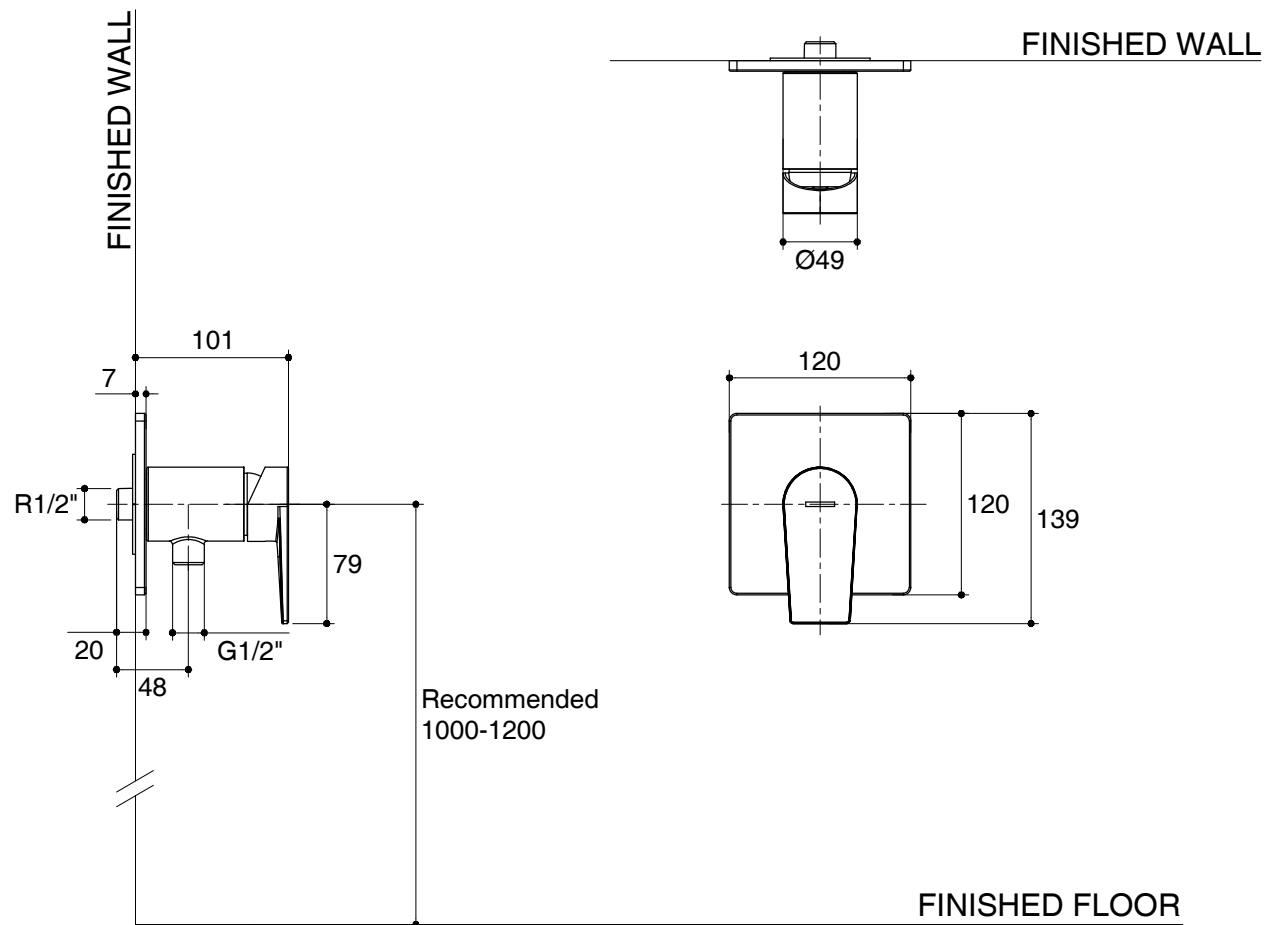

Dimensions are approximate.

Unit: mm

Recommended  
1000-1200

SKU	K-74096T-4CD-CP
Name	TAUT
Description	WALL-MOUNT SHOWER VALVE - COLD WATER ONLY

\*The recommended dimension for installation can be adjusted according to user preferences and layout.